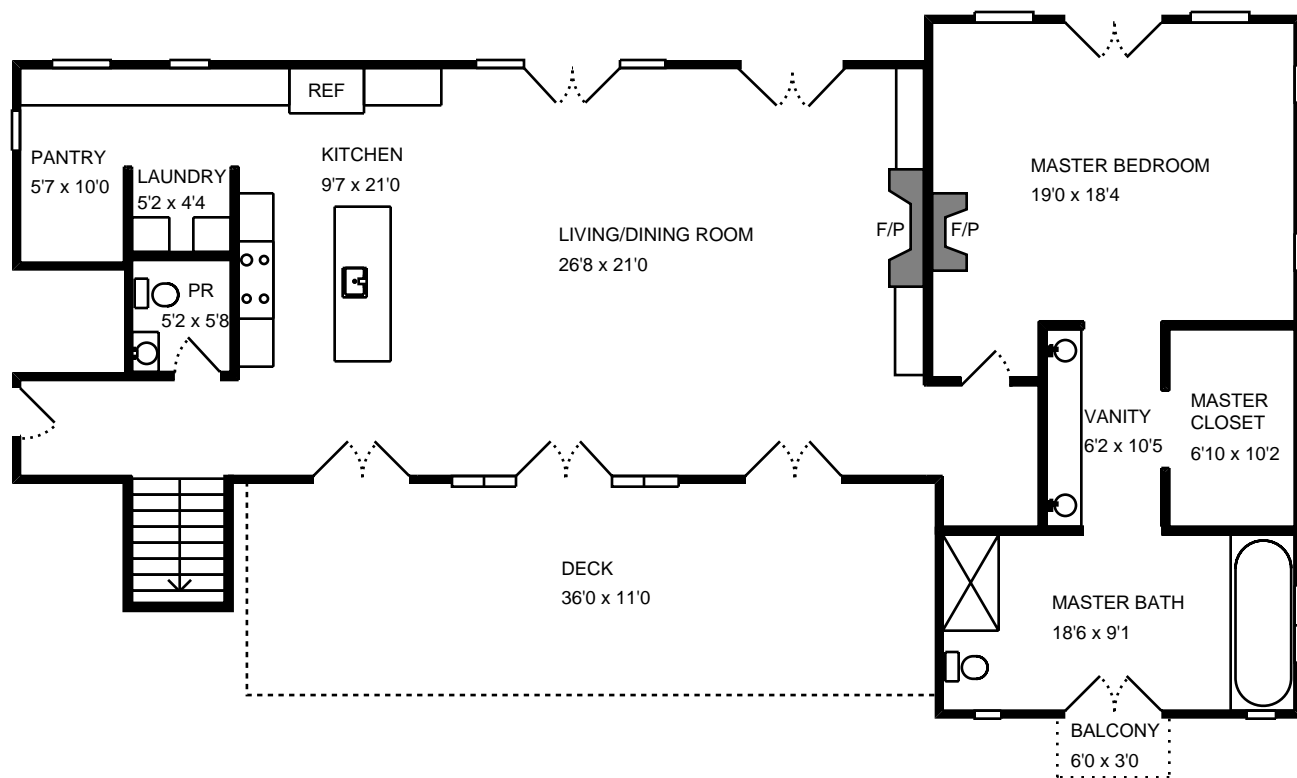

Property Address:  
2470 Spring Mountain Rd  
St Helena, CA 94574

---

---

SQUARE FOOTAGE, PARCEL SIZE WAS OBTAINED FROM REALIST MLS AND/OR INDEPENDENT VENDORS. THIS INFORMATION HAS NOT BEEN VERIFIED BY AGENT. BUYER TO UNDERTAKE OWN INVESTIGATION AND INDEPENDENTLY VERIFY THROUGH APPROPRIATE PROFESSIONALS AND RELY SOLELY ON THOSE NUMBERS.